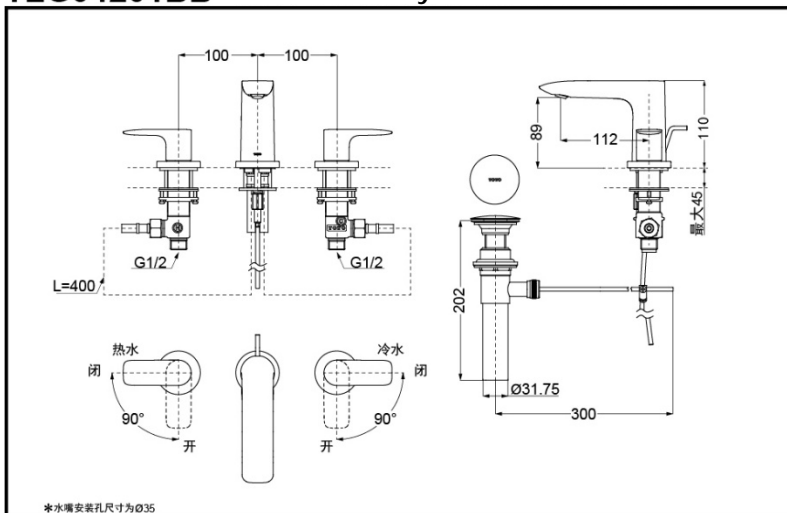

SPECIFICS

Water Inlet Requirement:
0.05MPa(Dynamic Pressure)~1.0MPa(Static Pressure)

Water Efficiency: Grade1
Spout: Bubbler equipped

Others

Series: GA

TLG04201BB 3 Holes Lavatory Faucet

*TOTO(CHINA) CO.,LTD. All rights reserved.