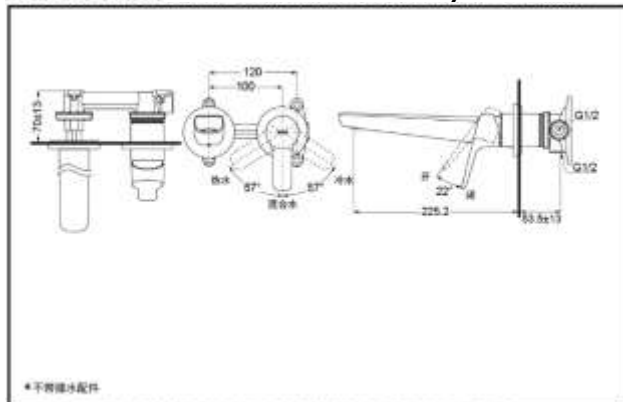

### SPECIFICS

**Water Inlet Requirement :**  
0.05MPa(Dynamic Pressure)~1.0MPa(Static Pressure)

**Water Efficiency :** Grade 1  
**Spout :** Bubbler equipped

### Others

**Series :** GS

**TLG03307BA Wall-Mounted Lavatory Faucet**

\*TOTO(CHINA) CO.,LTD. All rights reserved.

**TLG03308BA Wall-Mounted Lavatory Faucet**

\*TOTO(CHINA) CO.,LTD. All rights reserved.

TOTO(CHINA) CO.,LTD. www.toto.com.cn