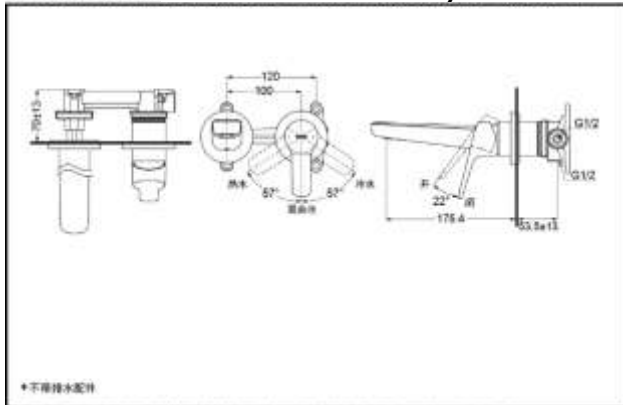

Others

Series : GS

TLG03307BA Wall-Mounted Lavatory Faucet

*TOTO(CHINA) CO.,LTD. All rights reserved.