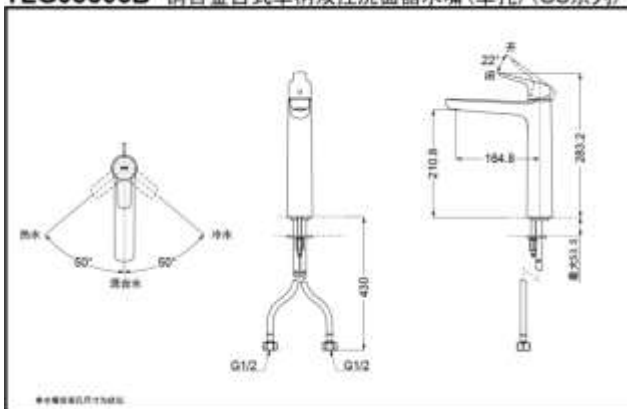

SPECIFICS

Water Inlet Requirement :
0.05MPa(Dynamic Pressure)~1.0MPa(Static Pressure)

Water Efficiency : Grade 1
Spout : Bubbler equipped

Others

Series : GS

TLG03305B Single-Lever Lavatory Faucet

*TOTO(CHINA) CO.,LTD. All rights reserved.

TLG03306B Single-Lever Lavatory Faucet

*TOTO(CHINA) CO.,LTD. All rights reserved.
TOTO(CHINA) CO.,LTD. www.toto.com.cn