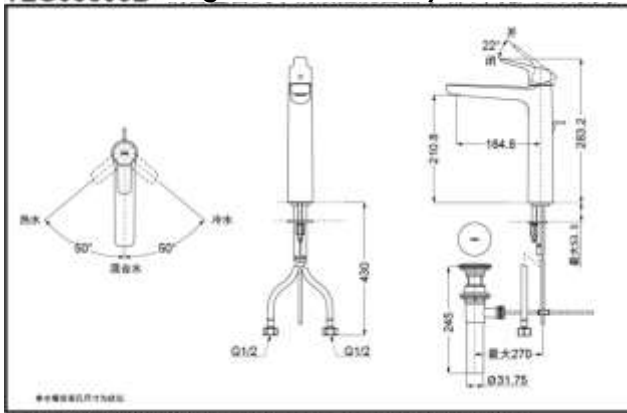

SPECIFICS

Water Inlet Requirement :
0.05MPa(Dynamic Pressure)~1.0MPa(Static Pressure)

Water Efficiency : Grade 1
Spout : Bubbler equipped

Others

Series : GS

TLG03305B Single-Lever Lavatory Faucet

*TOTO(CHINA) CO.,LTD. All rights reserved.

TLG03306B Single-Lever Lavatory Faucet

*TOTO(CHINA) CO.,LTD. All rights reserved.
TOTO(CHINA) CO.,LTD. www.toto.com.cn