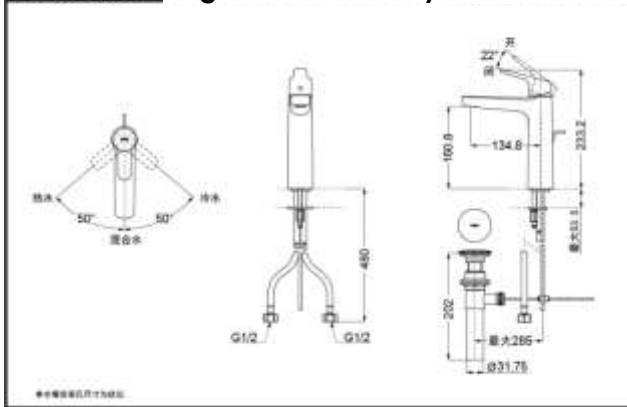

TOTO

Single-Lever Lavatory Faucet

TLG03303B
(W/ pop-up waste)

TLG03304B
(W/O pop-up waste)

TLG03303B
TLG03304B

Comfort
Glide

Reduce The
Water
Technology

FEATURES

SPECIFICS

Water Inlet Requirement :
0.05MPa(Dynamic Pressure)~1.0MPa(Static Pressure)

Water Efficiency : Grade 1
Spout : Bubbler equipped

TLG03303B Single-Lever Lavatory Faucet

*TOTO(CHINA) CO.,LTD. All rights reserved.