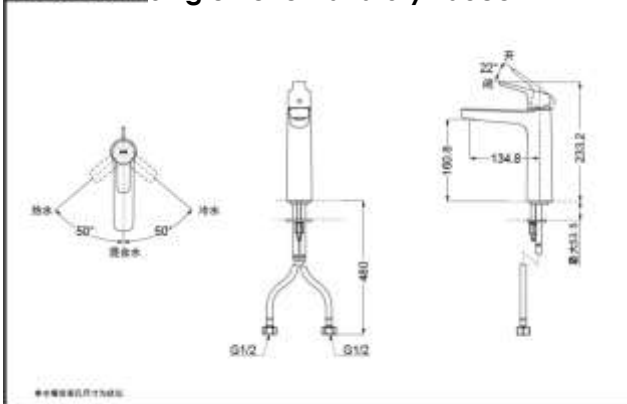

SPECIFICS

Water Inlet Requirement :
0.05MPa(Dynamic Pressure)~1.0MPa(Static Pressure)

Water Efficiency : Grade 1
Spout : Bubbler equipped

TLG03303B Single-Lever Lavatory Faucet

*TOTO(CHINA) CO.,LTD. All rights reserved.

TLG03304B Single-Lever Lavatory Faucet

*TOTO(CHINA) CO.,LTD. All rights reserved.

TOTO(CHINA) CO.,LTD. www.toto.com.cn

Others

Series : GS