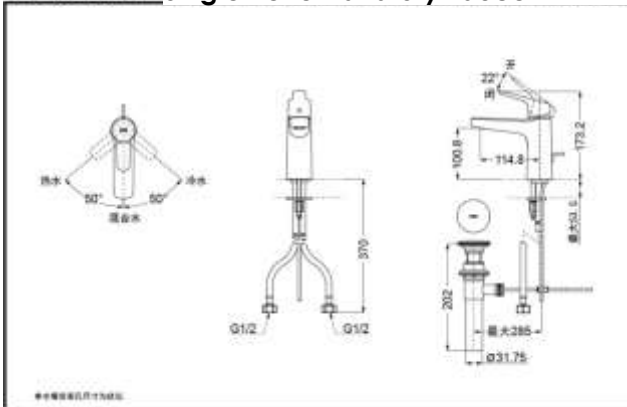

SPECIFICS

Water Inlet Requirement :
0.05MPa(Dynamic Pressure)~1.0MPa(Static Pressure)

Water Efficiency : Grade 1
Spout : Bubbler equipped

Others

Series : GS

Comfort
Glide

Reduce The
Water
Technology

TLG03301B Single-Lever Lavatory Faucet

*TOTO(CHINA) CO.,LTD. All rights reserved.

TLG03302B Single-Lever Lavatory Faucet

*TOTO(CHINA) CO.,LTD. All rights reserved.

TOTO(CHINA) CO.,LTD. www.toto.com.cn