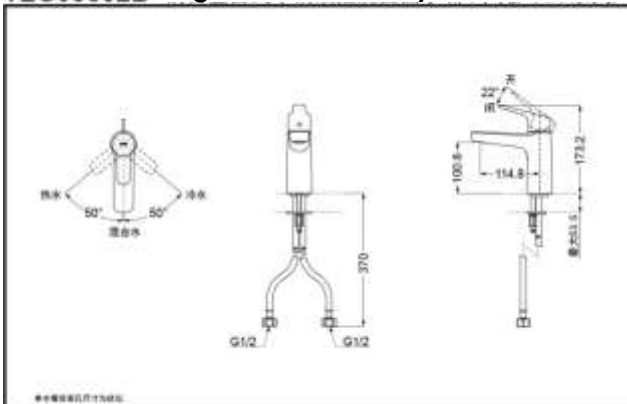

SPECIFICS

Water Inlet Requirement :
0.05MPa(Dynamic Pressure)~1.0MPa(Static Pressure)

Water Efficiency : Grade 1
Spout : Bubbler equipped

Others

Series : GS

Comfort
Glide

Reduce The
Water
Technology

TLG03301B Single-Lever Lavatory Faucet

*TOTO(CHINA) CO.,LTD. All rights reserved.

TLG03302B Single-Lever Lavatory Faucet

*TOTO(CHINA) CO.,LTD. All rights reserved.

TOTO(CHINA) CO.,LTD. www.toto.com.cn