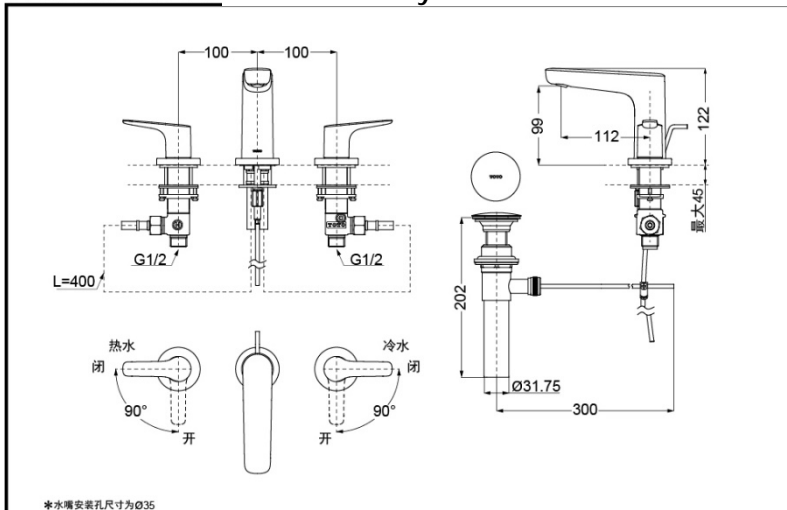

TOTO | 3 Holes Lavatory Faucet

TLG03201BB
(W/ pop-up waste)

Reduce The
Water
Technology

TLG03201BB

FEATURES

- Elegant appearance.
- Beautiful curves reveal elegant taste.
- Easy installation and usage.
- Unique aerial technology , smooth and moderate flow presents more comfort experience and saves water as well.

SPECIFICS

Water Inlet Requirement:
0.05MPa(Dynamic Pressure)~1.0MPa(Static Pressure)

Water Efficiency: Grade1
Spout: Bubbler equipped

TLG03201BB 3 Holes Lavatory Faucet

*TOTO公司保留对其产品规格和尺寸更改的权利。届时恕不另行通知。
*TOTO(CHINA) CO.,LTD. All rights reserved.