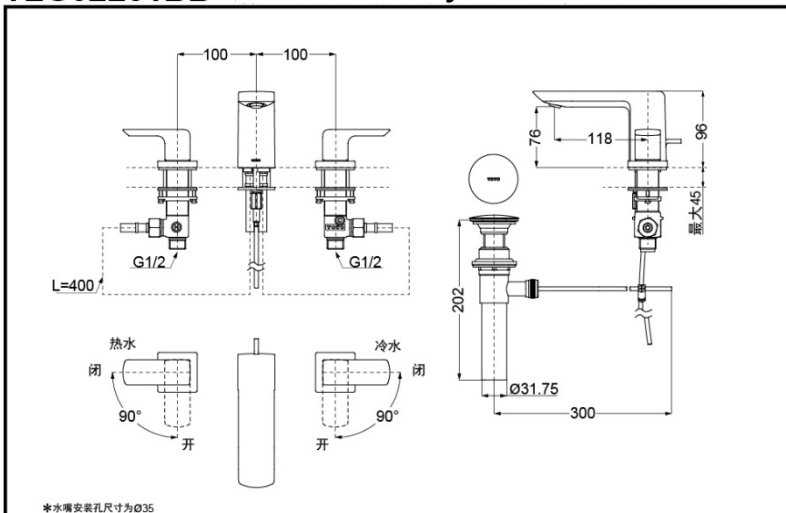

## 3 Holes Lavatory Faucet

TLG02201BB  
(W/ pop-up waste)

Reduce The  
Water  
Technology

### TLG02201BB 3 Holes Lavatory Faucet

\*TOTO(CHINA) CO.,LTD. All rights reserved.

TLG02201BB

### SPECIFICS

**Water Inlet Requirement:**  
0.05MPa(Dynamic Pressure)~1.0MPa(Static Pressure)

**Water Efficiency:** Grade1  
**Spout:** Bubblers equipped