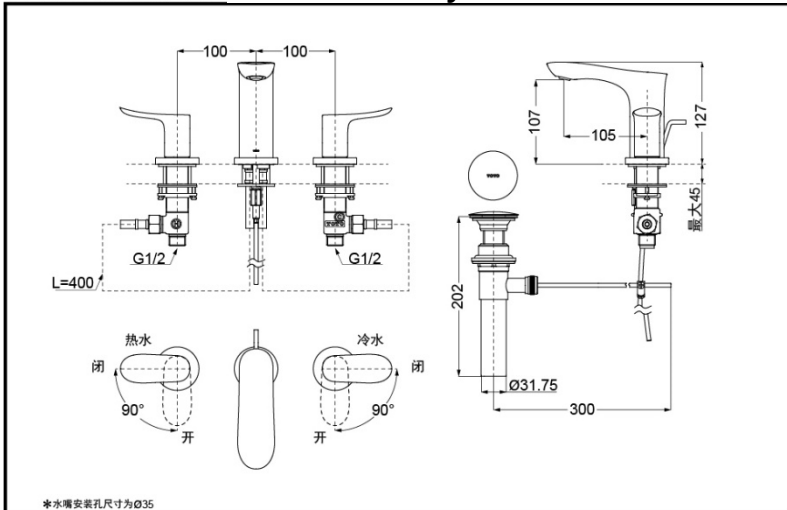

TOTO

3 Holes Lavatory Faucet

TLG01201BB
(W/ pop-up waste)

Reduce The
Water
Technology

TLG01201BB 3 Holes Lavatory Faucet

*TOTO(CHINA) CO.,LTD. All rights reserved.

TLG01201BB

FEATURES

SPECIFICS

Water Inlet Requirement:
0.05MPa(Dynamic Pressure)~1.0MPa(Static Pressure)

Water Efficiency: Grade1
Spout: Bubbler equipped

Others

Series: GO