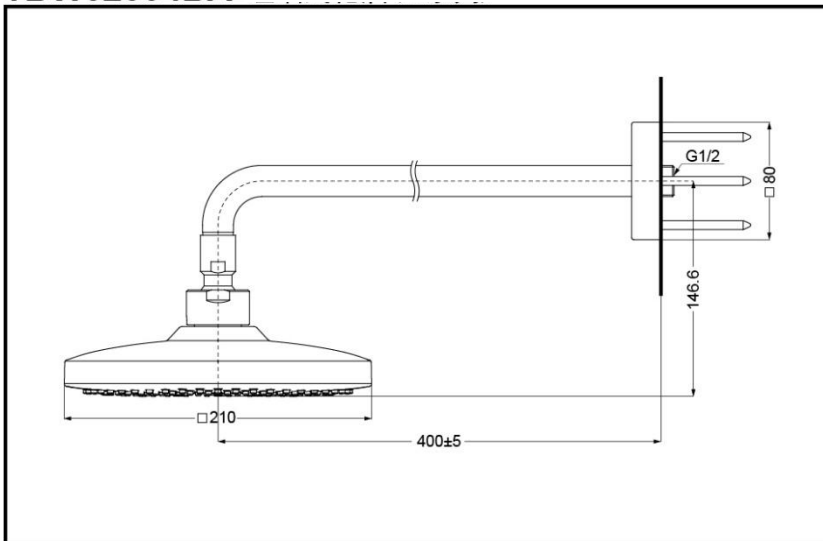

TBW02004BA  
(2 Modes)

TBW02004BA Wall-Mount Shower Head

\*TOTO(CHINA) CO.,LTD. All rights reserved.

TBW02004BA

### SPECIFICS

Size:210X210mm

Water Inlet Requirement:  
0.05MPa(Dynamic  
Pressure)~0.75MPa(Static  
Pressure)

Water Efficiency: Grade3