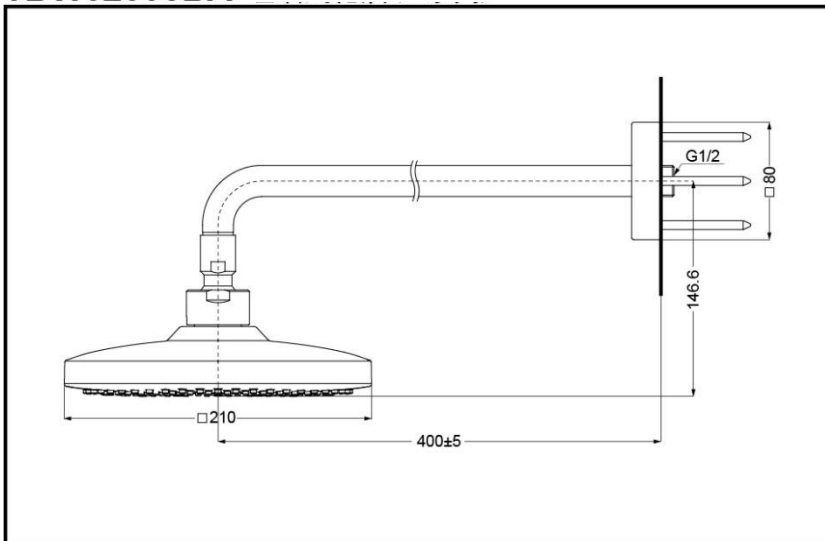

TBW02003BA

TBW02003BA

FEATURES

- Elegant appearance.
- Beautiful curves reveal elegant taste.
- Easy installation and usage.

SPECIFICS

Size: 210X210mm

Water Inlet Requirement:
0.05MPa (Dynamic Pressure) ~ 0.75MPa (Static Pressure)

Water Efficiency: Grade 3

TBW02003BA Wall-Mount Shower Head

*TOTO(CHINA) CO.,LTD. All rights reserved.

Others

Series: G

Recommend fittings :
G series Shower