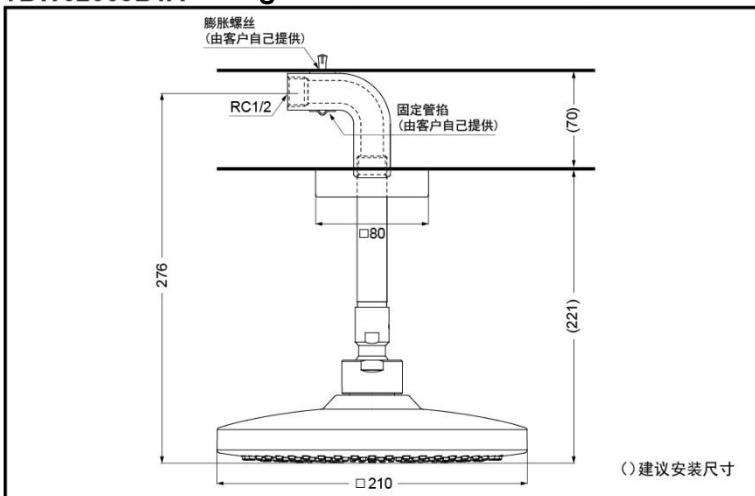

TOTO

Ceiling-Mount Shower Head

TBW02003B1A

TBW02003B1A

FEATURES

- Elegant appearance.
- Beautiful curves reveal elegant taste.
- Comfort shower and easy usage.

SPECIFICS

Size: 210X210mm

Water Inlet Requirement:
0.05MPa (Dynamic Pressure) ~ 0.75MPa (Static Pressure)

Water Efficiency: Grade 3

Others

Series: G

Recommend fittings:
G series Shower

TBW02003B1A
TBW02003B1A Ceiling-Mount Shower Head