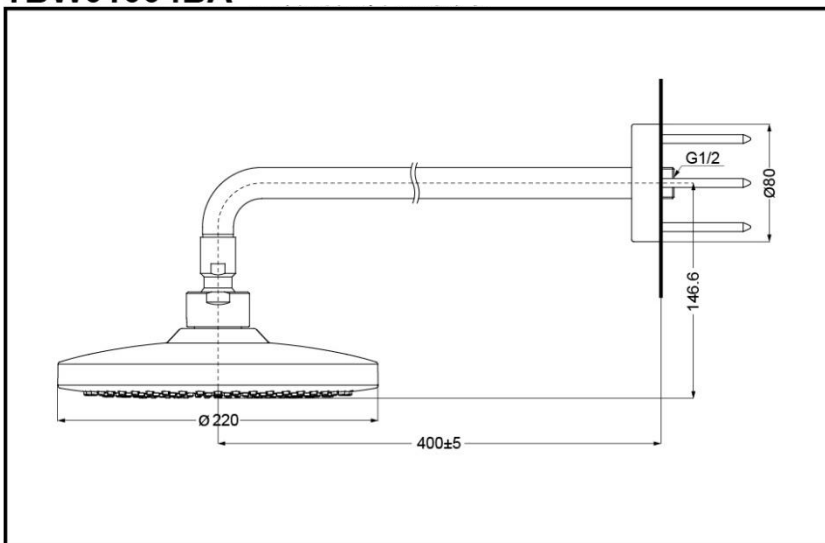

## Wall-Mount Shower Head

TBW01004BA  
(2 Mode)

TBW01004BA

### SPECIFICS

Size:  $\phi 220$

Water Inlet Requirement:  
0.05MPa(Dynamic  
Pressure)~0.75MPa(Static  
Pressure)

Water Efficiency: Grade3

TBW01004BA Wall-Mount Shower Head

\*TOTO(CHINA) CO.,LTD. All rights reserved.