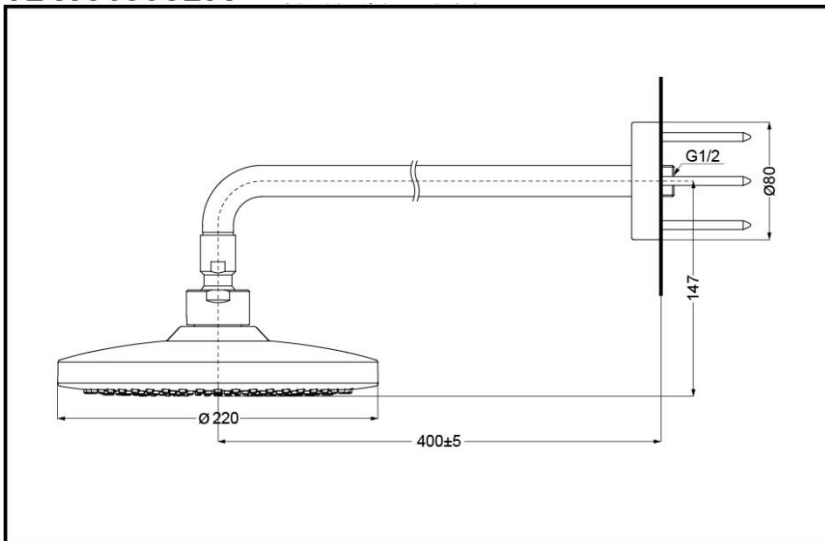

TBW01003BA

TBW01003BA

FEATURES

- Elegant appearance.
- Beautiful curves reveal elegant taste.
- Easy installation and usage.

SPECIFICS

Size: $\phi 220$

Water Inlet Requirement:
0.05MPa(Dynamic
Pressure)~0.75MPa(Static
Pressure)

Water Efficiency: Grade3

TBW01003BA Wall-Mount Shower Head

*TOTO(CHINA) CO.,LTD. All rights reserved.

Others

Series: G

Recommend fittings :
G series Shower