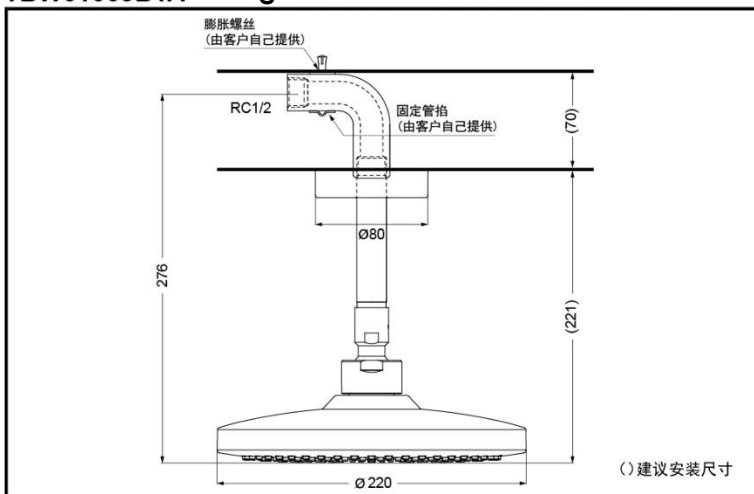

TBW01003B1A

TBW01003B1A

FEATURES

- Elegant appearance.
- Beautiful curves reveal elegant taste.
- Comfort shower and easy usage.

SPECIFICS

Size: $\phi 220$

Water Inlet Requirement:
0.05MPa (Dynamic Pressure) ~ 0.75MPa (Static Pressure)

Water Efficiency: Grade 3

Others

Series: G

Recommend fittings:
G series Shower

TBW01003B1A
TBW01003B1A Ceiling-Mount Shower Head

*TOTO(CHINA) CO.,LTD. All rights reserved.