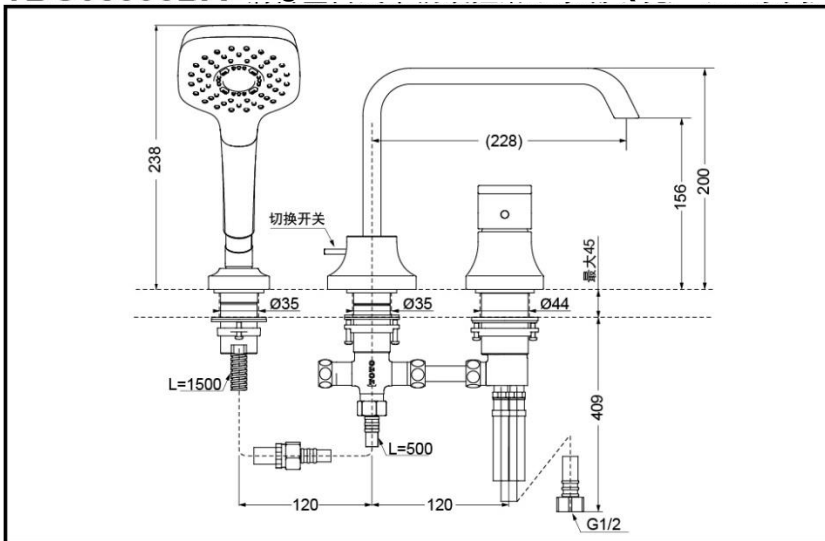

TBG08305BA Single-Handle Bathtub Mixer(W/Hand Shower)

*TOTO(CHINA) CO.,LTD. All rights reserved.

Others

Series: GC