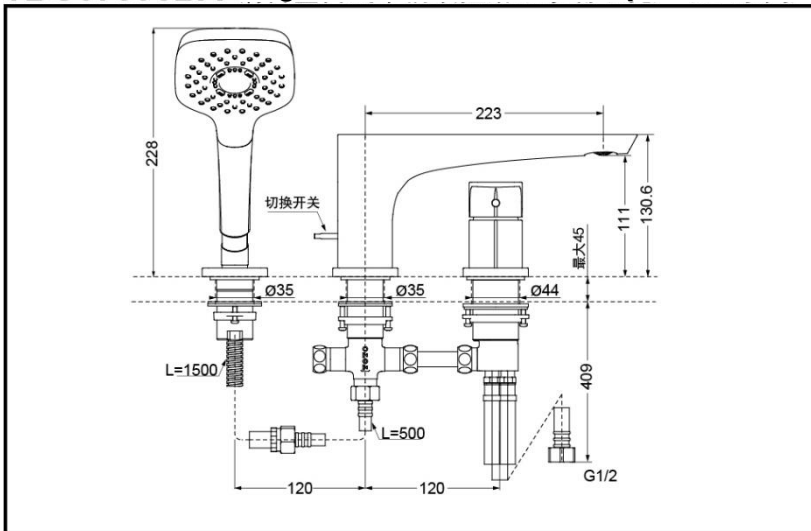

TOTO

Single-Handle Bathtub Mixer(W/Hand Shower)

TBG07305BA

TBG07305BA

Comfort
Glide

Comfort Water Saving
Wave

FEATURES

- Elegant appearance.
- Beautiful curves reveal elegant taste.
- Easy installation and usage.

SPECIFICS

Water Inlet Requirement:
0.05MPa(Dynamic Pressure)~1.0MPa(Static Pressure)

Water Efficiency:
Grade2(Hand Shower)

TBG07305BA Single-Handle Bathtub Mixer(W/Hand Shower)

*TOTO(CHINA) CO.,LTD. All rights reserved.