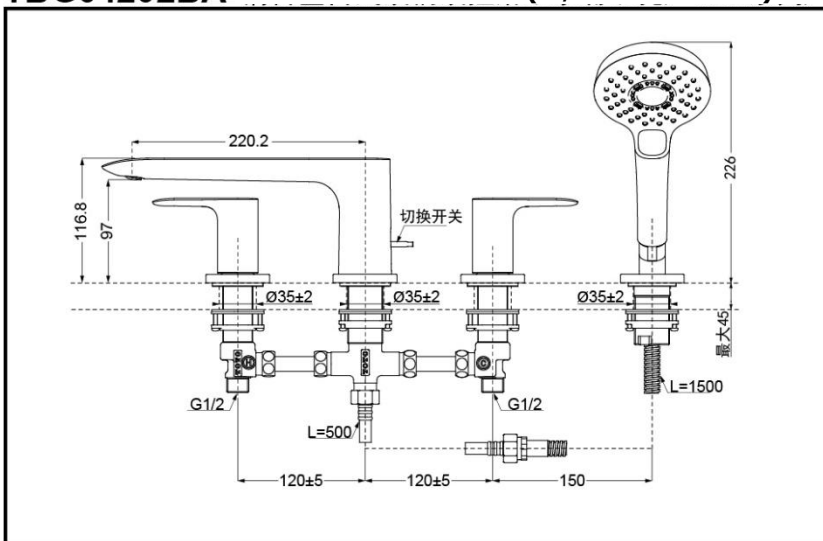

TOTO

Single-Handle Bathtub Mixer(W/Hand Shower)

TBG04202BA

TBG04202BA

Comfort Wave

Reduce The Water Technology

FEATURES

- Elegant appearance.
- Beautiful curves reveal elegant taste.
- Easy installation and usage.

SPECIFICS

Water Inlet Requirement:
0.05MPa(Dynamic Pressure)~1.0MPa(Static Pressure)

Water Efficiency:
Grade3(Hand Shower)

TBG04202BA Deck-Mount Tub Filler(W/ Hand Shower)

*TOTO(CHINA) CO.,LTD. All rights reserved.