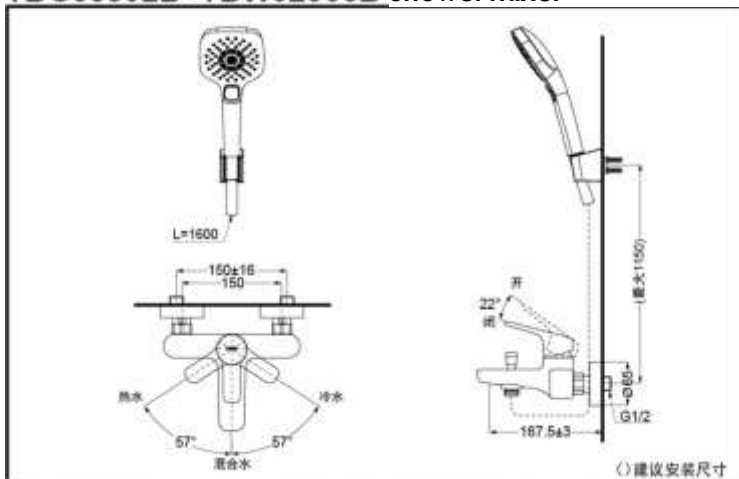

- Elegant appearance.
- Beautiful curves reveal elegant taste.
- Easy installation and usage.

SPECIFICS

Water Inlet Requirement :
0.05MPa(Dynamic
Pressure)~1.0MPa(Static
Pressure)

Water Efficiency :
Grade2(Hand Shower)

Others

Series : GS

Recommend fittings : G series
Hand Shower

Wall-Mount Single-Lever Bath & TBG03302B+TBW02006B Shower Mixer

*TOTO(CHINA) CO.,LTD. All rights reserved.