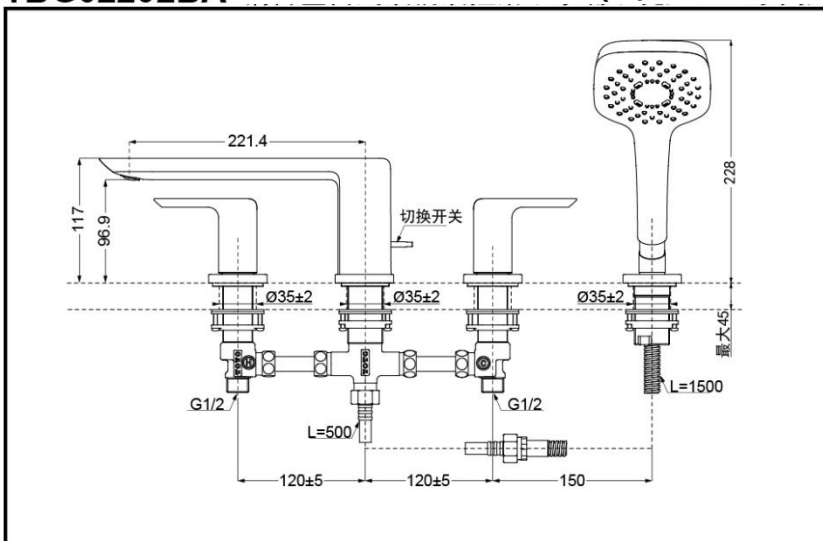

TBG02202BA

TBG02202BA

FEATURES

- Elegant appearance.
- Beautiful curves reveal elegant taste.
- Easy installation and usage.

Comfort
Wave

Reduce The
Water
Technology

SPECIFICS

Water Inlet Requirement:
0.05MPa(Dynamic Pressure)~1.0MPa(Static Pressure)

Water Efficiency:
Grade3(Hand Shower)

TBG02202BA Deck-Mount Tub Filler (W/ Hand Shower)

*TOTO(CHINA) CO.,LTD. All rights reserved.

Others

Series: GR