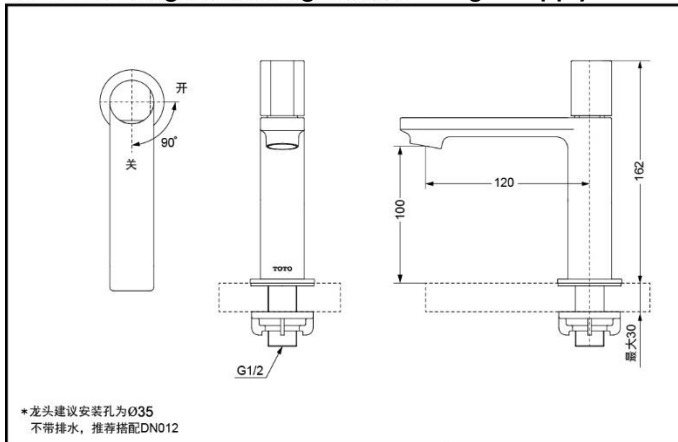

DL104R

DL104-1R

Reduce
The Water

DL104R Single-hole Single-handle Single-supply Lavatory Faucet

*TOTO公司保留对其产品规格和尺寸更改的权利。届时, 恕不另行通知。

Single-hole Single-handle Single-supply Lavatory Faucet DL104-1R (for Vessel Toilet)

*TOTO公司保留对其产品规格和尺寸更改的权利。届时, 恕不另行通知。

*TOTO(CHINA) CO.,LTD. All rights reserved.

FEATURES

- Single-handle faucet for brand new design lavatory.
- Elegant, gracious contemporary design.
- Easy to use.

SPECIFICS