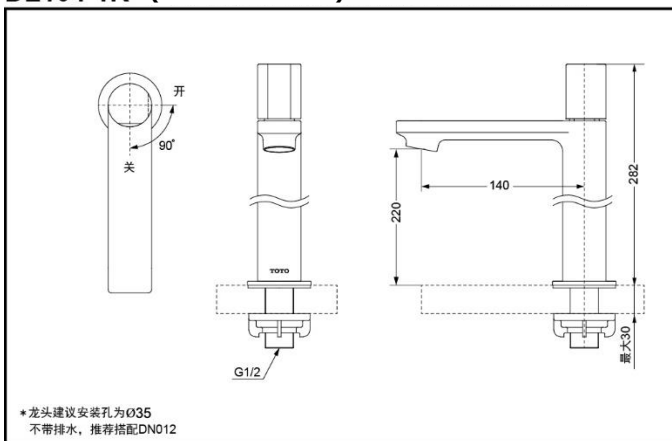

DL104R

DL104-1R

Reduce
The Water

DL104R Single-hole Single-handle Single-supply Lavatory Faucet

*TOTO公司保留对其产品规格和尺寸更改的权利。届时, 恕不另行通知。

Single-hole Single-handle Single-supply Lavatory Faucet DL104-1R (for Vessel Toilet)

*TOTO公司保留对其产品规格和尺寸更改的权利。届时, 恕不另行通知。

*TOTO(CHINA) CO.,LTD. All rights reserved.

FEATURES

- Single-handle faucet for brand new design lavatory.
- Elegant, gracious contemporary design.
- Easy to use.

SPECIFICS