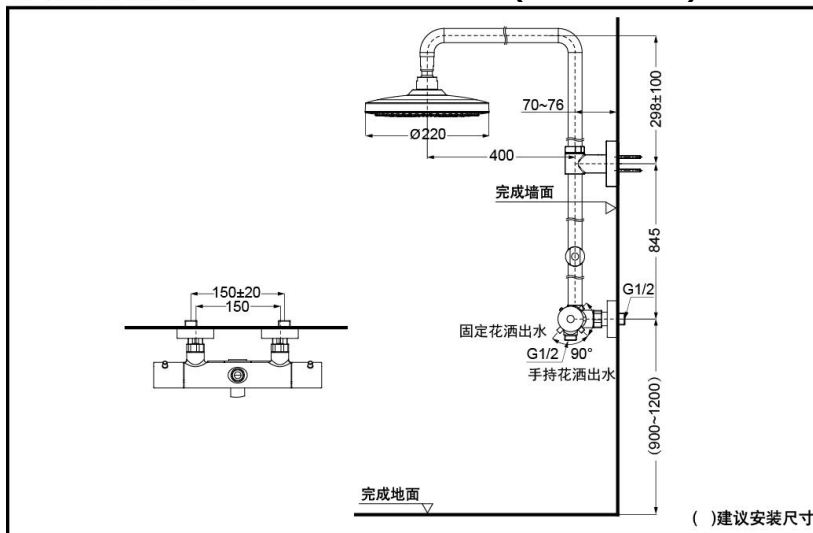

TBW01402C

TBW01402C

Comfort  
Wave

Heat  
Protect

Safety  
Thermo

### SPECIFICS

Water Inlet Requirement:  
0.05MPa(Dynamic Pressure)~0.59MPa(Static Pressure)

### TBW01402C Wall-Mount Shower Bar(Thermostatic)

\*TOTO(CHINA) CO.,LTD. All rights reserved.