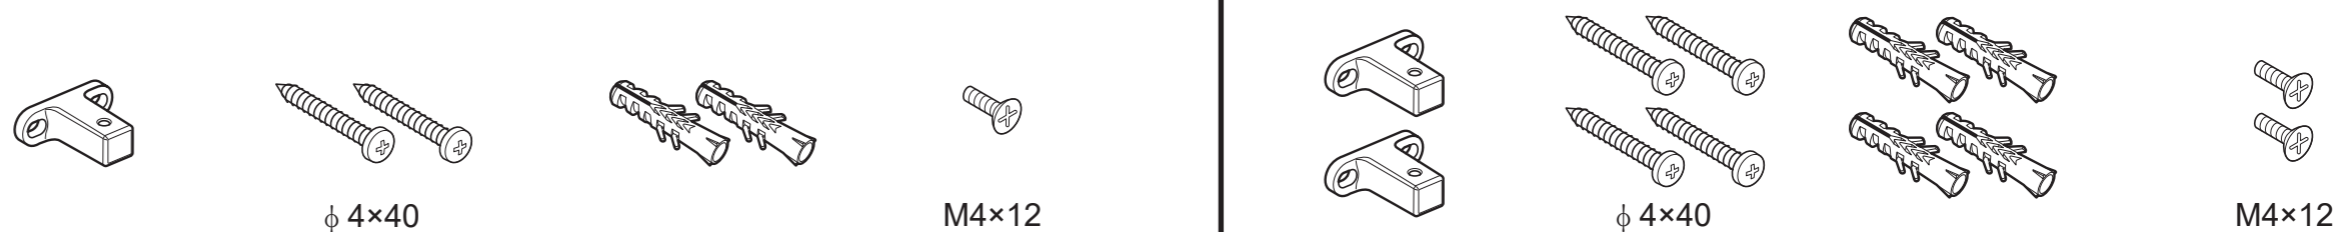

附属品 Included parts