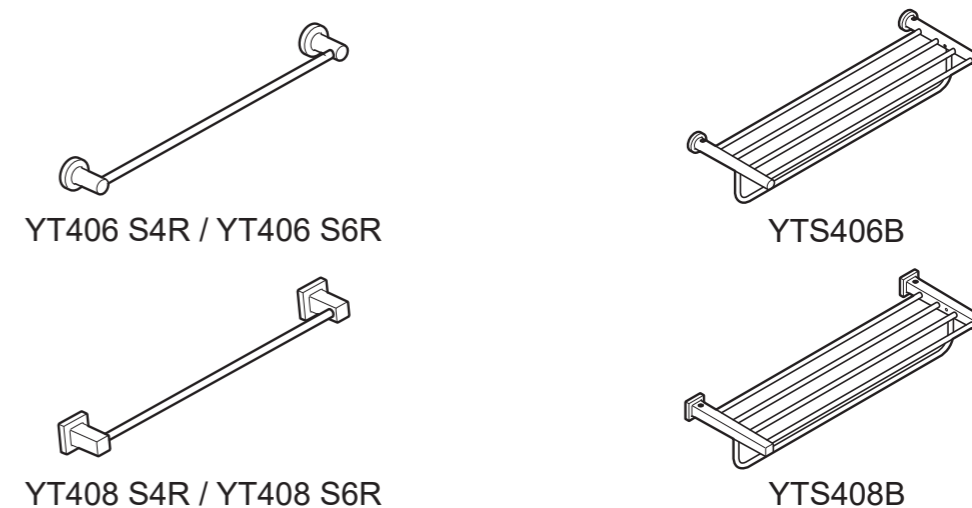

配件 Accessories