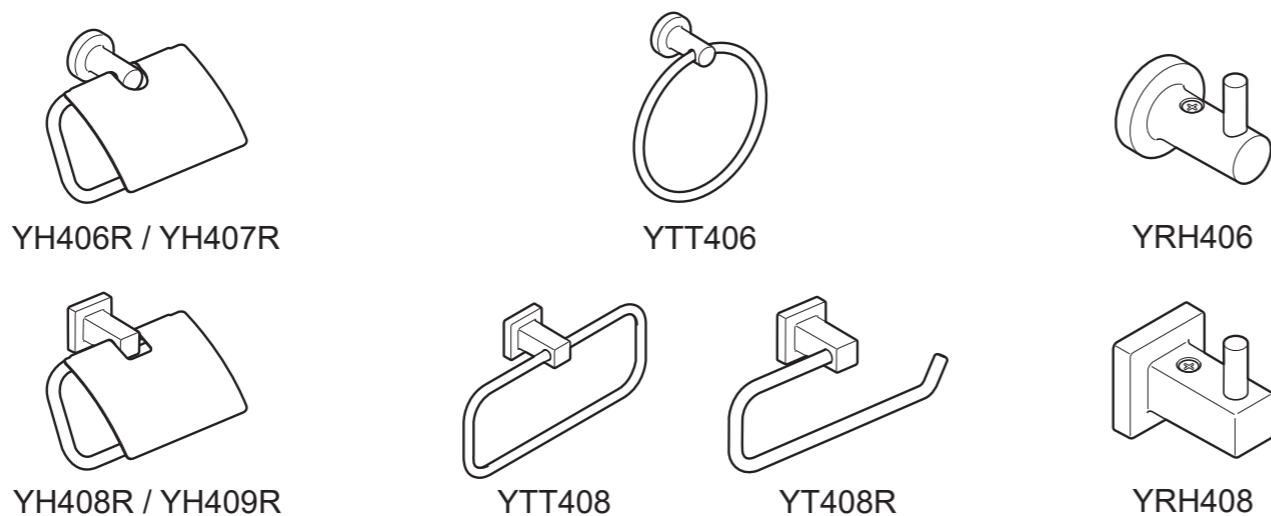

配件 Accessories