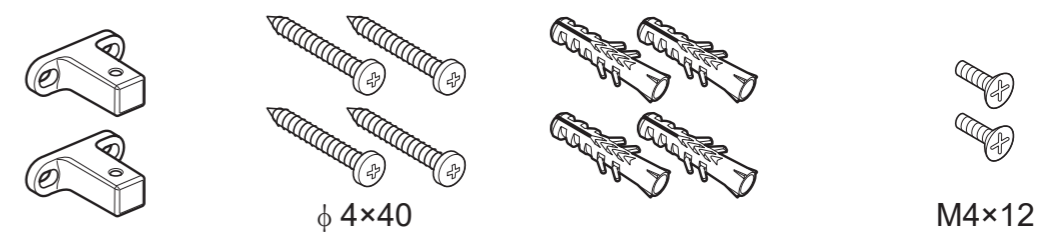

附属品 Included parts